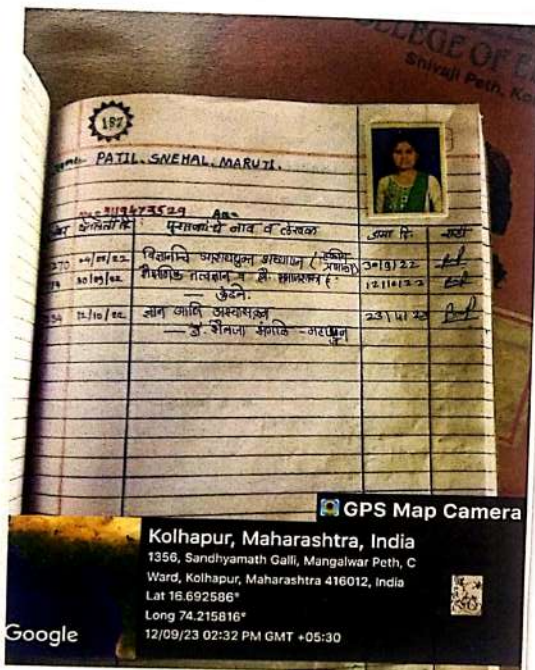

Late H.G. Alias B.G.Kharade college of education, Shivaji Peth Kolhapur
Criteria No . 4.

Book Bank

Principal
Late H.G. Alias B.G. Kharade
College of Education, Kolhapur

PRINCIPAL
Late H. alias B. G. Kharade College
of Education, Shivaji Peth, Kolhapur.