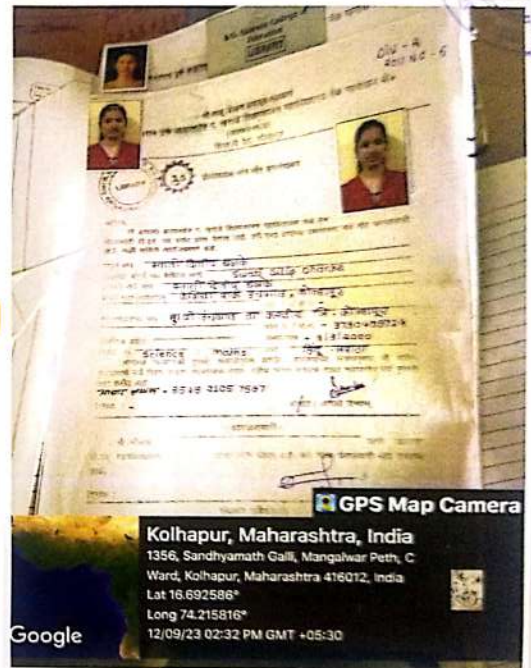

Library
Registration