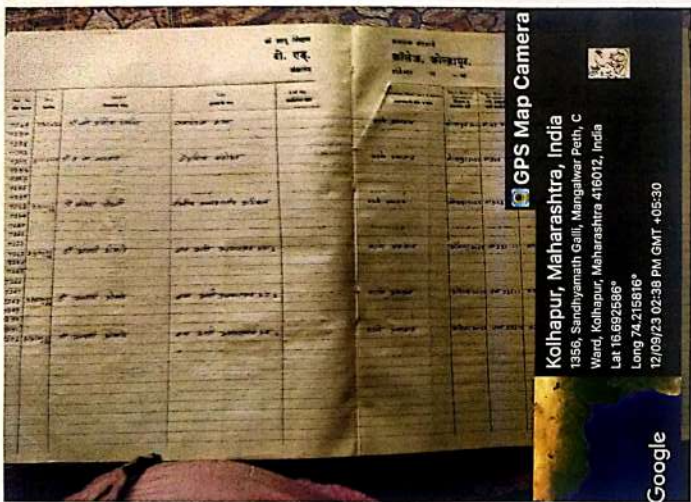

Late H.G. Alias B.G.Kharade college of education, Shivaji Peth Kolhapur
Criteria No . 4.

Issue
Registered