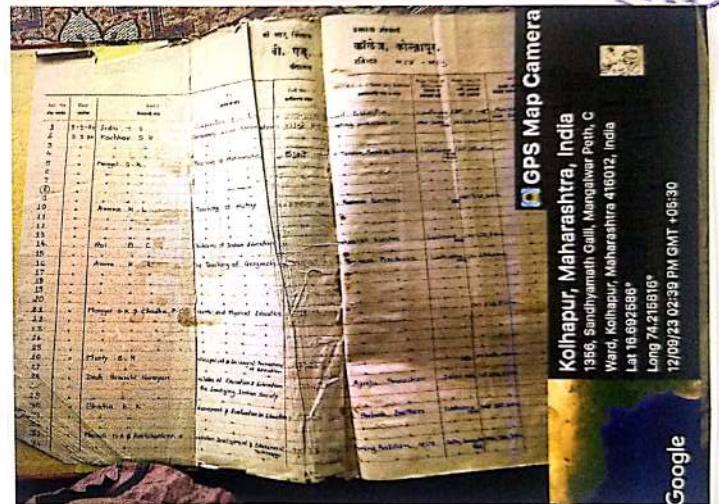

Library Register

Principal
Late H.G. Alias B.G. Kharade
College of Education, Kolhapur

PRINCIPAL
Late H. alias B. G. Kharade College
of Education, Shivaji Peth, Kolhapur.